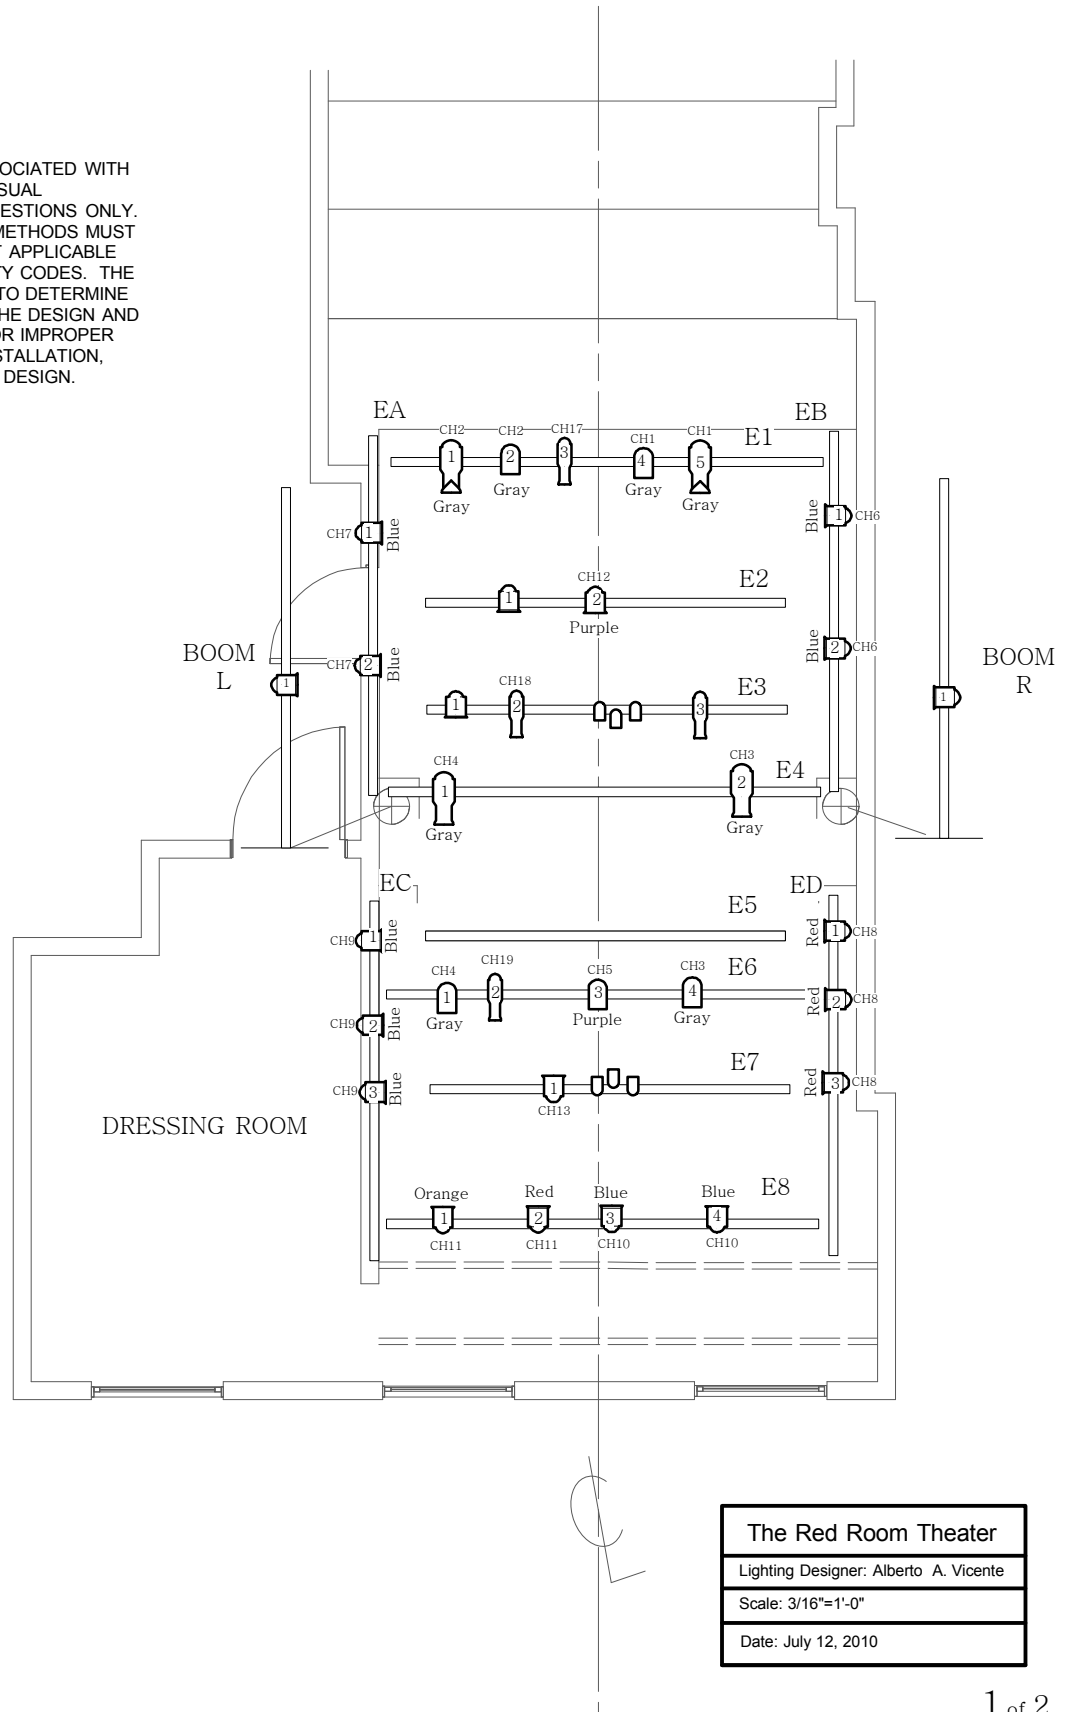

The Red Room

85 E. 4TH New York, NY 10003

ALL DRAWINGS AND PAPERWORK ASSOCIATED WITH THIS DESIGN REPRESENT VISUAL CONCEPTS AND CONSTRUCTION SUGGESTIONS ONLY. ALL MATERIALS AND CONSTRUCTION METHODS MUST COMPLY WITH THE MOST STRINGENT APPLICABLE NATIONAL AND LOCAL FIRE AND SAFETY CODES. THE LIGHTING DESIGNER IS UNQUALIFIED TO DETERMINE STRUCTURAL APPROPRIATENESS OF THE DESIGN AND WILL NOT BE HELD RESPONSIBLE FOR IMPROPER ENGINEERING, CONSTRUCTION, INSTALLATION, MAINTENANCE AND USE OF THE DESIGN.

Light Plot & Ground Plan

Instruments	
	Birdies
	Par 46
	Alt 4.5 x 6
	3.5" Body
	6" Fresnel
	3" Fresnel
Legend	
	Color
	Unit Number
	Channel

The Red Room Theater
Lighting Designer: Alberto A. Vicente
Scale: 3/16"=1'-0"
Date: July 12, 2010